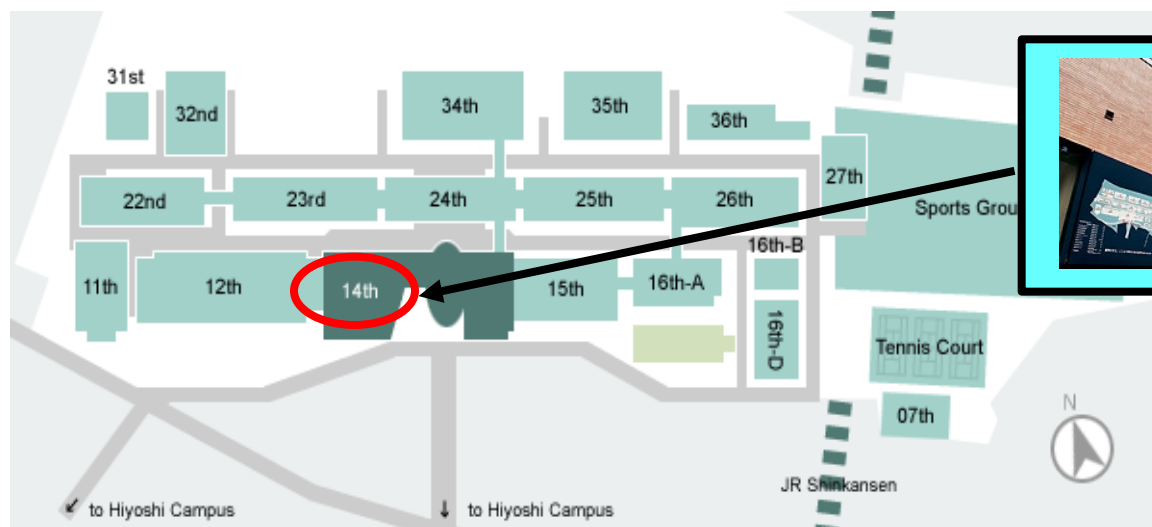

https://www.st.itc.keio.ac.jp/en/net_connect_keiomobile2_peap.html

✕ eduroam

https://www.st.itc.keio.ac.jp/en/net_connect_eduroam.html

If you need any help...

 KIC Office : 14-B104

Monday – Friday (school days)