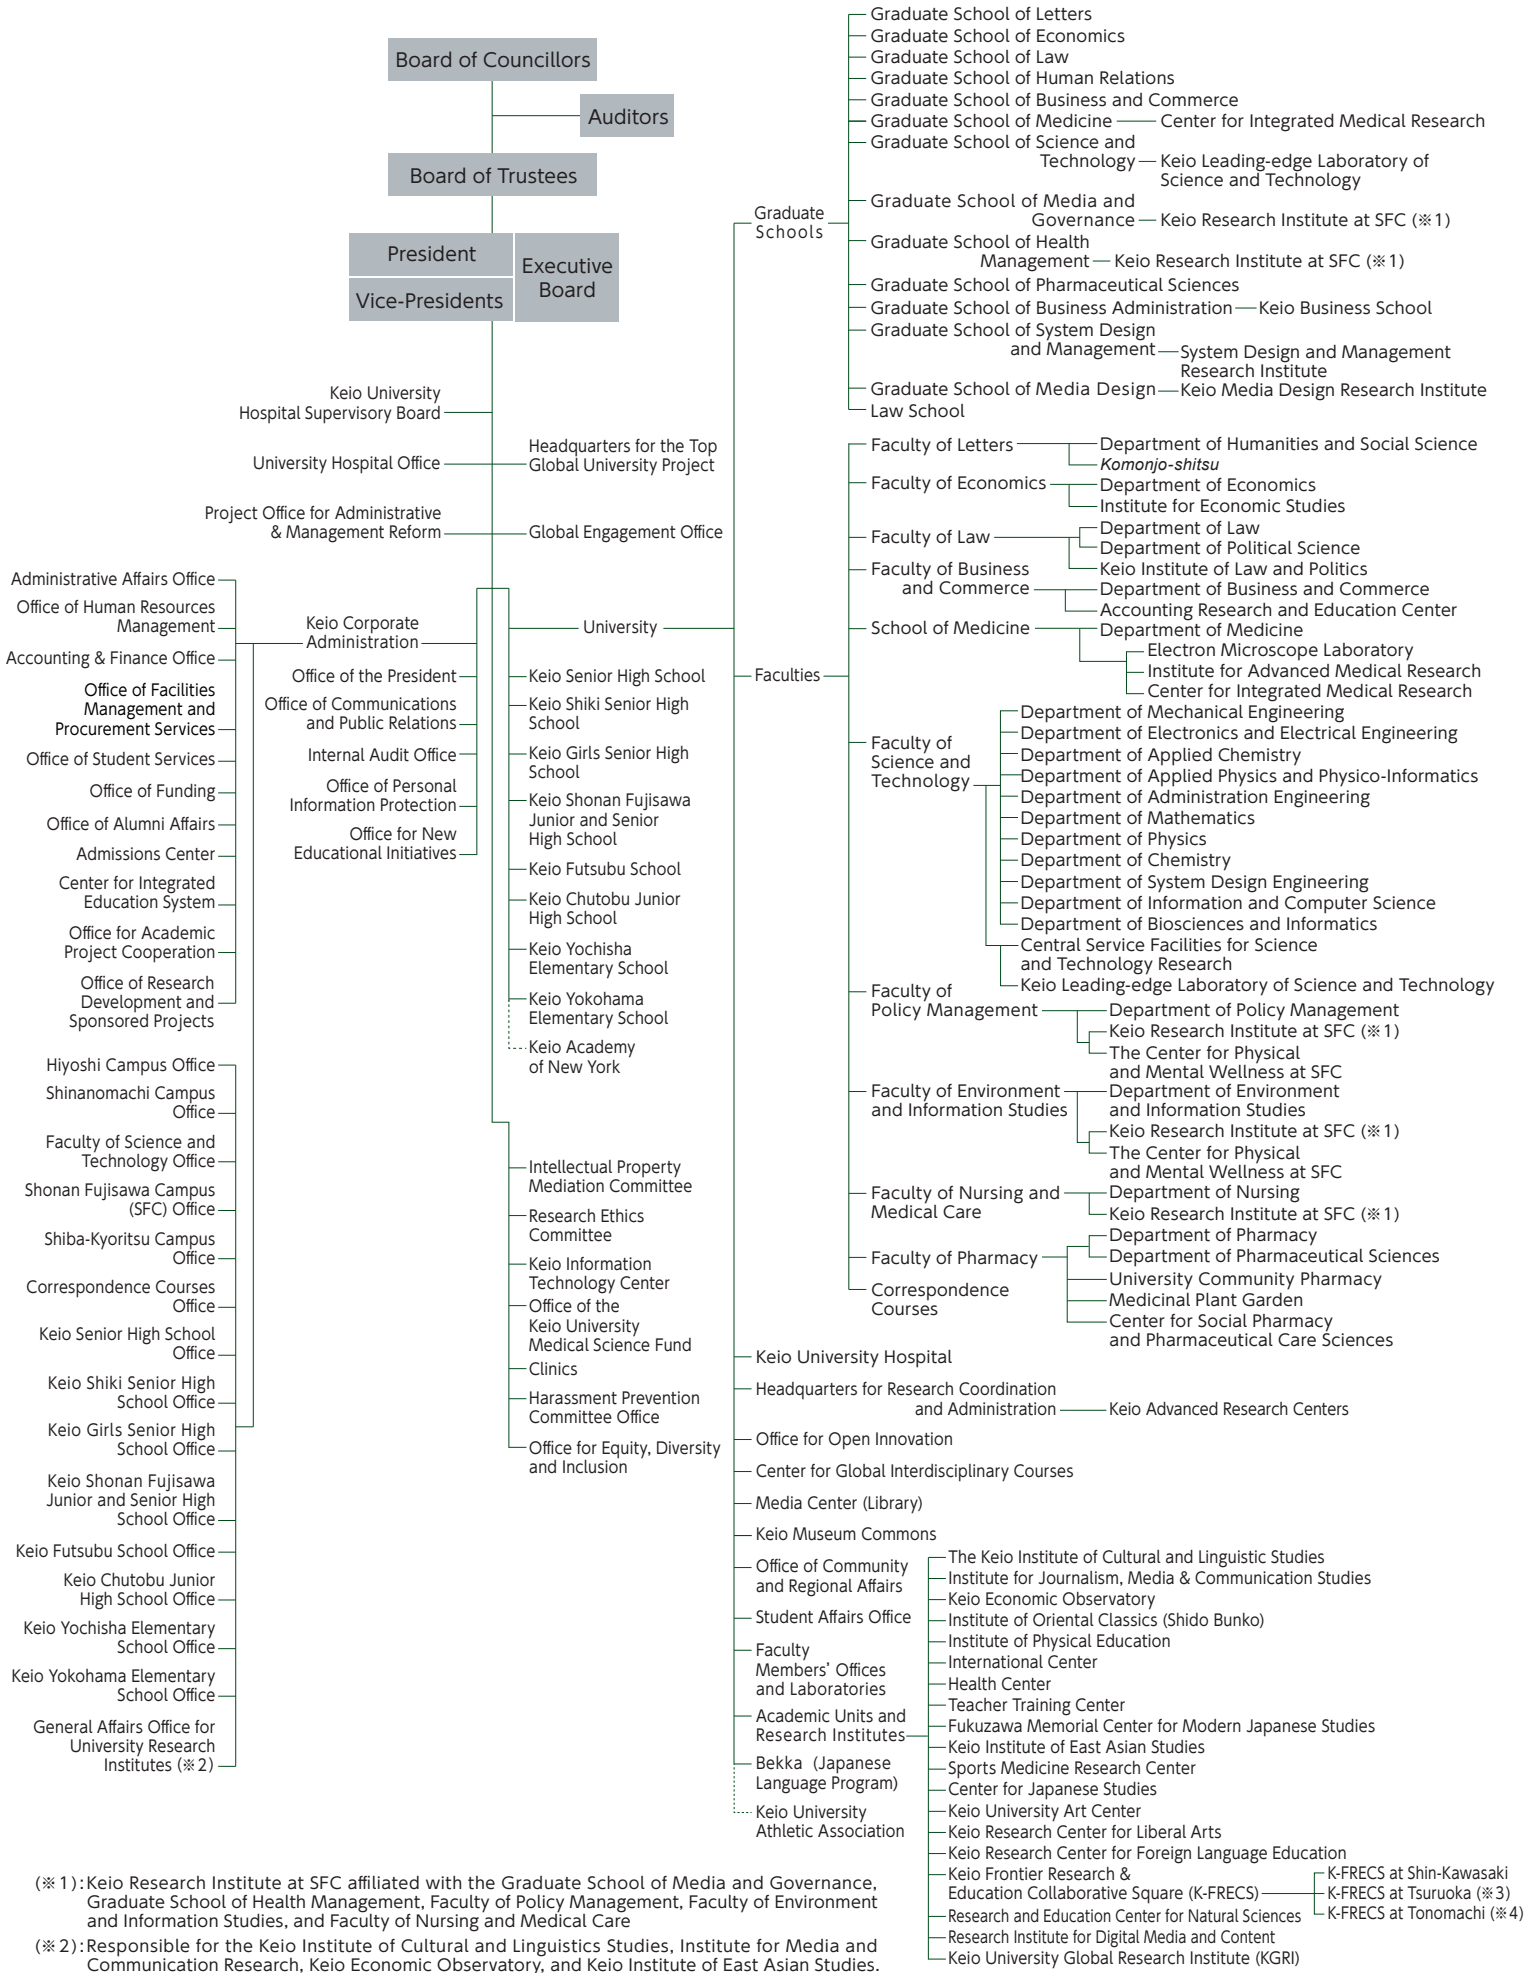

Keio University Organizational Chart

(※1): Keio Research Institute at SFC affiliated with the Graduate School of Media and Governance, Graduate School of Health Management, Faculty of Policy Management, Faculty of Environment and Information Studies, and Faculty of Nursing and Medical Care
 (※2): Responsible for the Keio Institute of Cultural and Linguistics Studies, Institute for Media and Communication Research, Keio Economic Observatory, and Keio Institute of East Asian Studies.
 (※3): Institute of Advanced Biosciences established.
 (※4): Center for Wellbeing Research established.