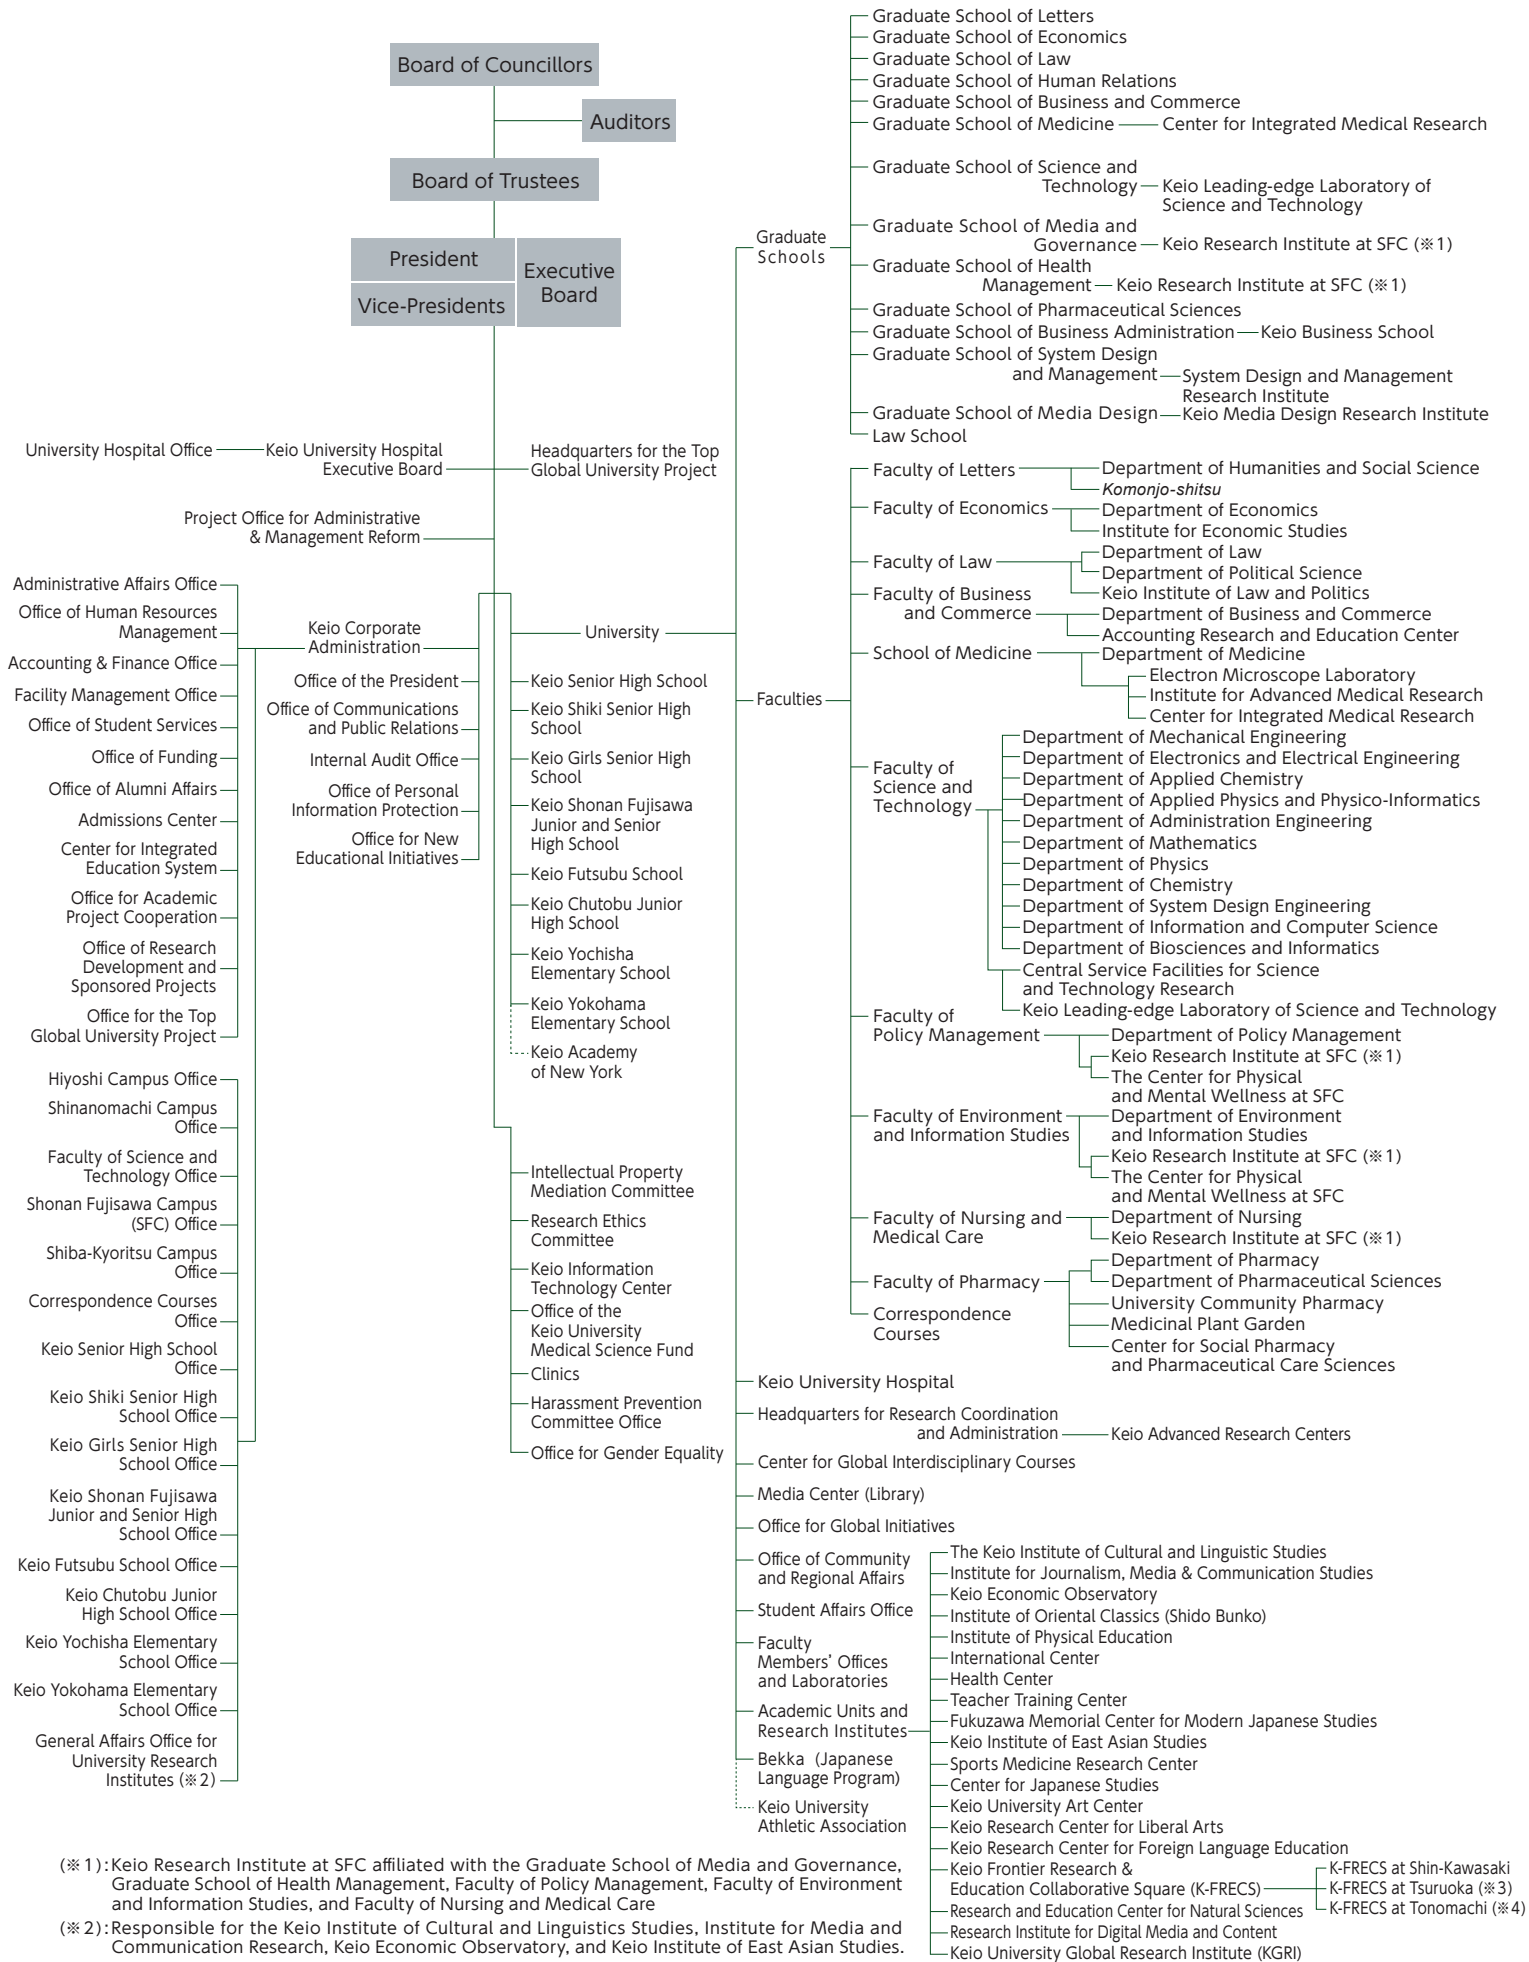

Keio University Organizational Chart

(※ 1): Keio Research Institute at SFC affiliated with the Graduate School of Media and Governance, Graduate School of Health Management, Faculty of Policy Management, Faculty of Environment and Information Studies, and Faculty of Nursing and Medical Care

(※ 2): Responsible for the Keio Institute of Cultural and Linguistics Studies, Institute for Media and Communication Research, Keio Economic Observatory, and Keio Institute of East Asian Studies.

(※ 3): Institute of Advanced Biosciences established.

(※ 4): Center for Wellbeing Research established.